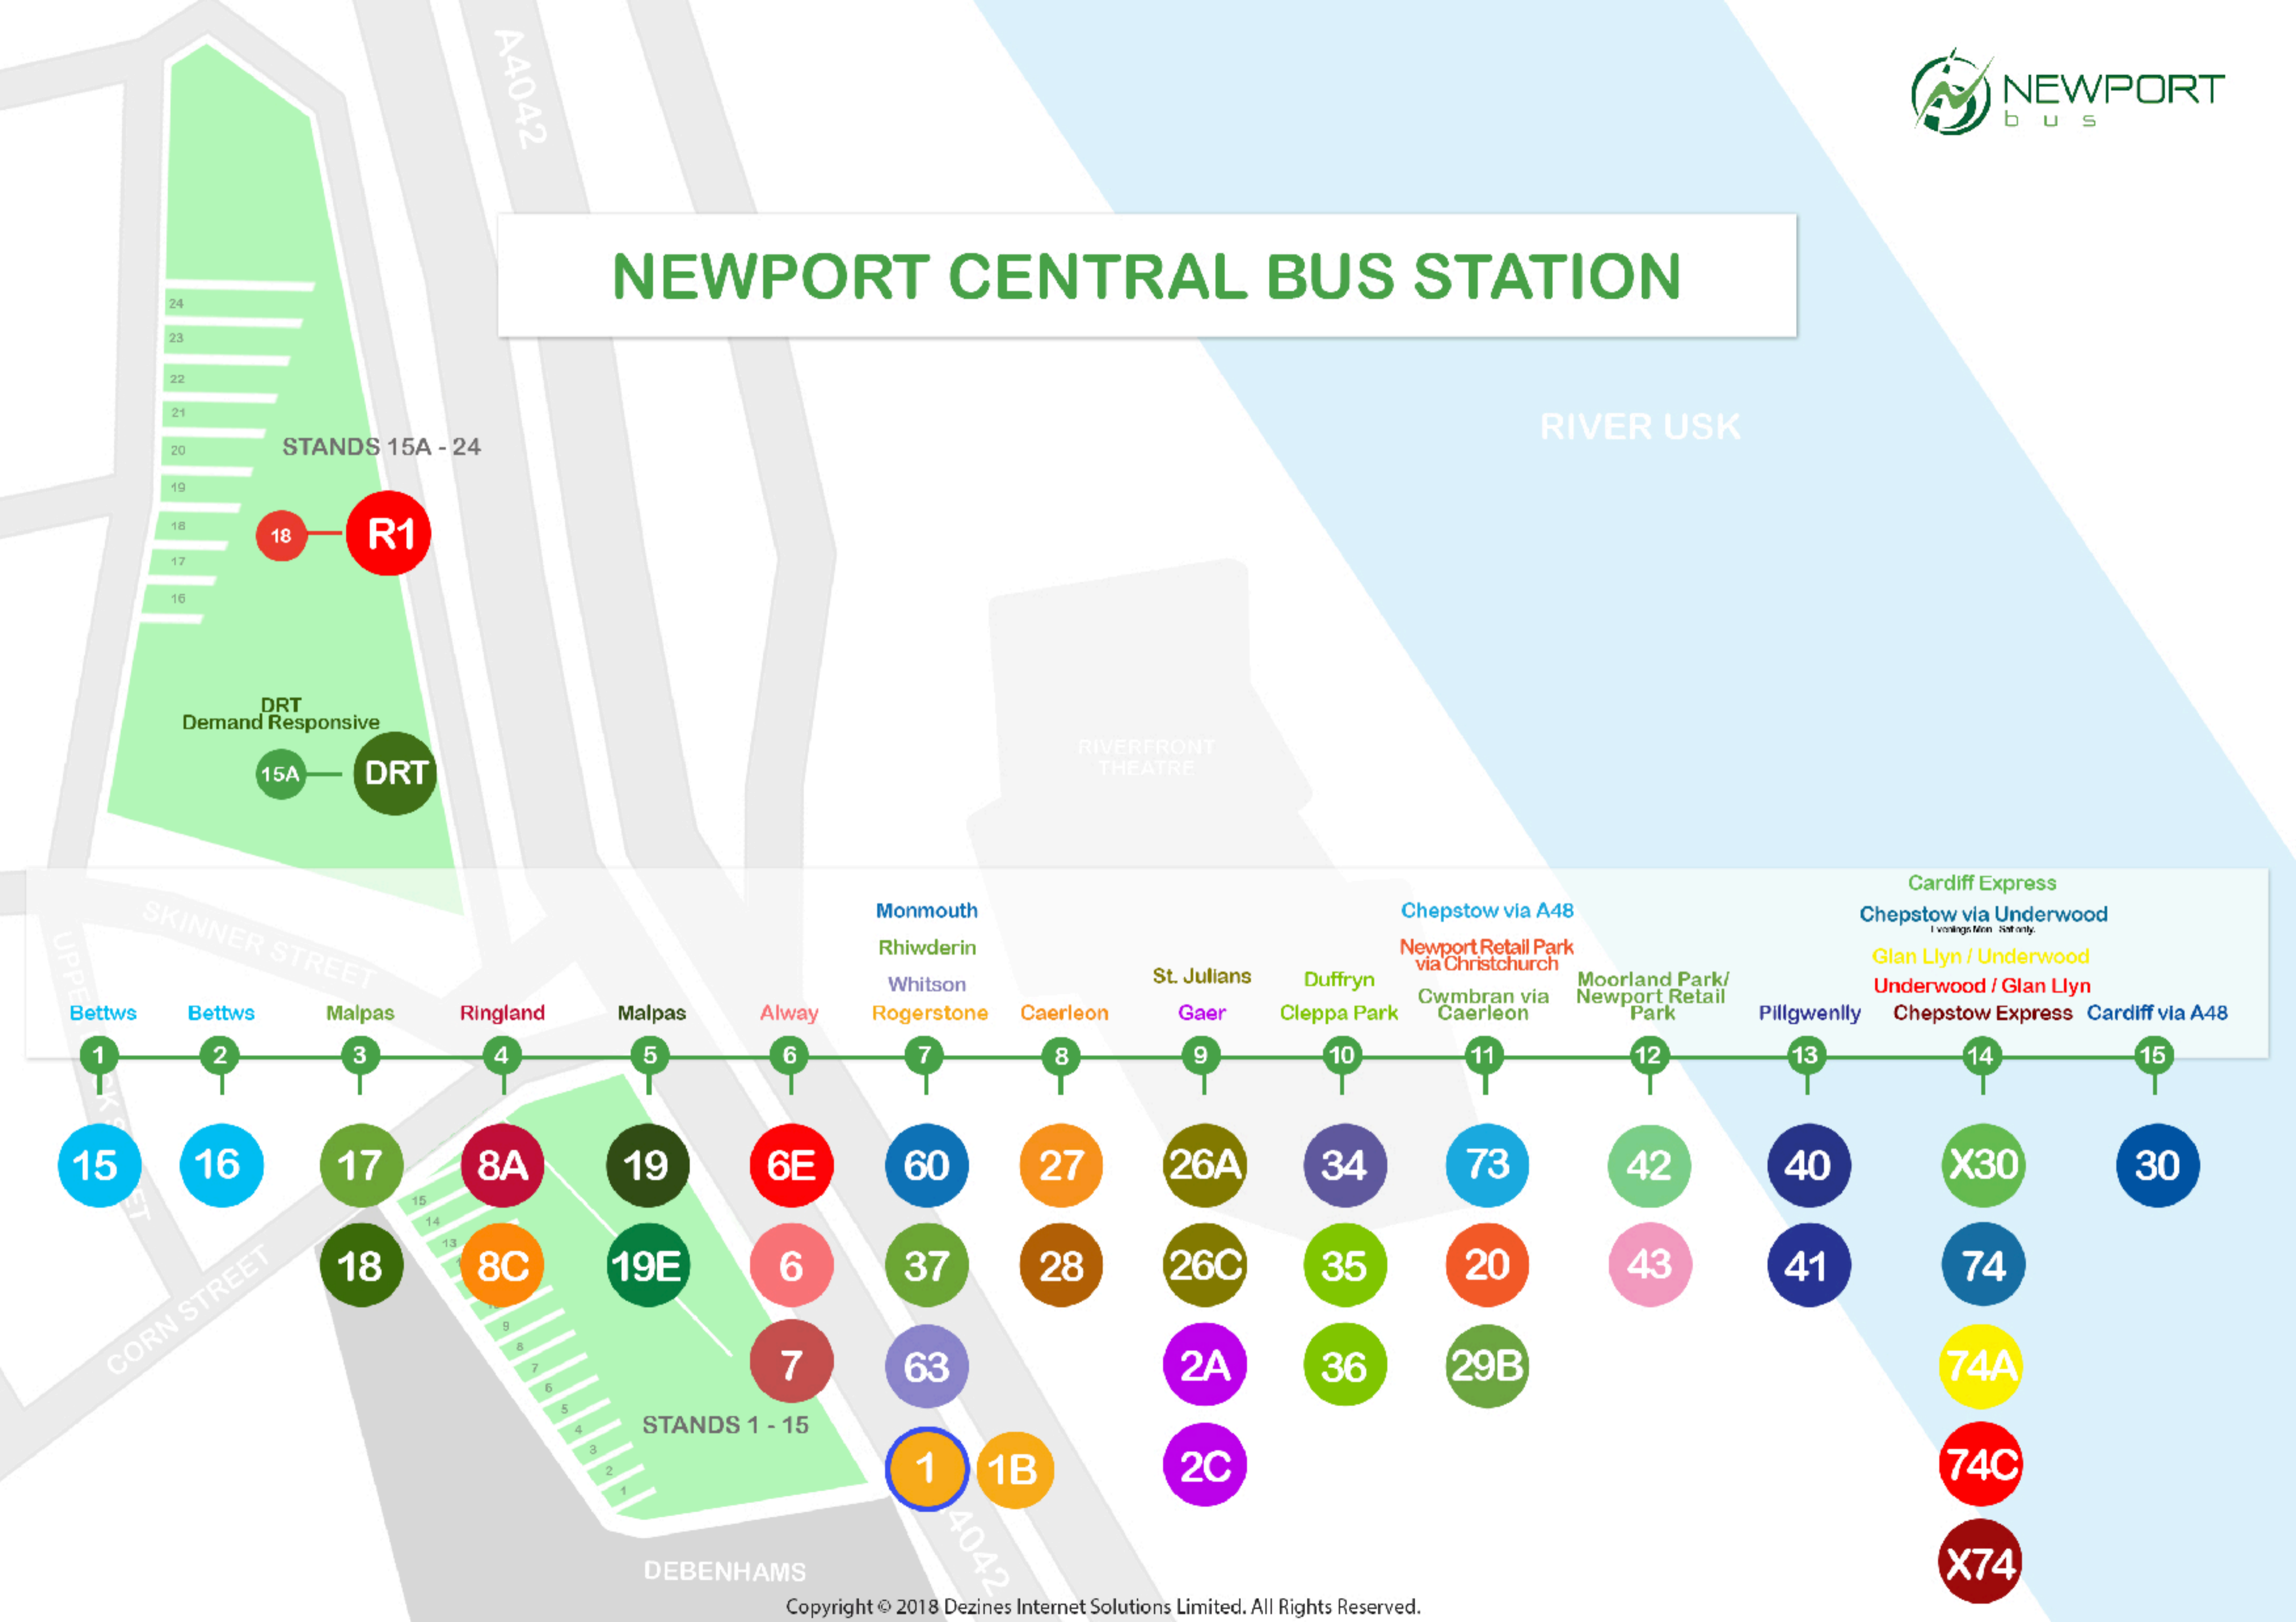

NEWPORT CENTRAL BUS STATION

1	2	3	4	5	6	7	8	9	10	11	12	13	14	15
Bettws	Bettws	Malpas	Ringland	Malpas	Alway	Monmouth Rhiwderin Whitson Rogerstone	Caerleon	St. Julians Gaer	Duffryn Cleppa Park	Chepstow via A48 Newport Retail Park via Christchurch Cwmbran via Caerleon	Moorland Park/ Newport Retail Park	Pillgwenlly	Cardiff Express Chepstow via Underwood <small>Evenings Mon. Sat only</small>	Cardiff via A48
15	16	17	8A	19	6E	60	27	26A	34	73	42	40	X30	30
		18	8C	19E	6	37	28	26C	35	20	43	41	74	
					7	63		2A	36	29B			74A	
						1	1B	2C					74C	
													X74	